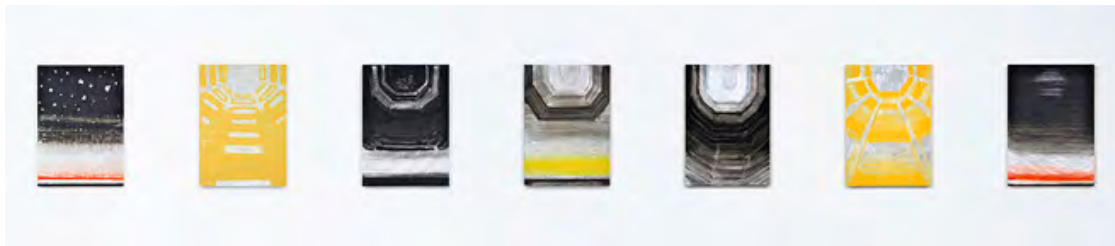

Untitled 1-7
2013
Seven paintings: Enamel paint on mylar fabric on wood
7 x 5 in. each panel
7 x 60 in. overall