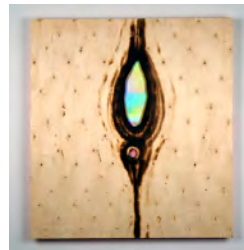

33 Orchard

33B Orchard Street
New York, NY 10002
Tel: +1 347 278 1500
office@33orchard.com

David Shaw 'Beam'

November 22 - December 20, 2015

(from left to right):

Knot 3, 2015, Burnt found plywood, wood, holographic laminate, paint
32 1/8 x 36 1/8 x 2 in.
#DS-JKG15 3

Knot 7, 2015,
Burnt found plywood, wood,
holographic laminate, paint,
35 x 36 x 2 in.
#DS-JKG15 7

Knot 4, 2015, Burnt found plywood, wood, holographic laminate, paint,
36 x 39 x 2 in.
#DS-JKG15 4

Knot 5, 2015,
Burnt found plywood, wood,
holographic laminate, paint,
39 x 36 x 2 in.
#DS-JKG15 5

Leak, 2015,
Wood, glass, epoxy flocking
Variable dimensions
#DS-JKG15 12

In the office:

Knot 8, 2015,
Burnt found plywood, wood,
holographic laminate, paint,
39 1/8 x 29 x 2 in.
#DS-JKG15 8

Knot 6, 2015,
Burnt found plywood, wood,
holographic laminate, paint,
36 x 39 x 2 in.
#DS-JKG15 6