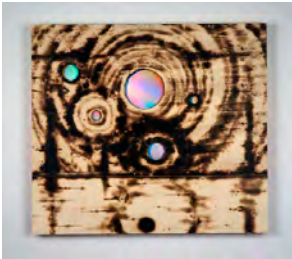

33 Orchard

33B Orchard Street
New York, NY 10002
Tel: +1 347 278 1500
office@33orchard.com

David Shaw 'Beam'

November 22 - December 20, 2015

(from left to right):

Knot 3, 2015, Burnt found plywood, wood, holographic laminate, paint
32 1/8 x 36 1/8 x 2 in.
#DS-JKG15 3

Knot 7, 2015,
Burnt found plywood, wood,
holographic laminate, paint,
35 x 36 x 2 in.
#DS-JKG15 7

Knot 4, 2015, Burnt found plywood, wood, holographic laminate, paint,
36 x 39 x 2 in.
#DS-JKG15 4

Knot 5, 2015,
Burnt found plywood, wood,
holographic laminate, paint,
39 x 36 x 2 in.
#DS-JKG15 5

Leak, 2015,
Wood, glass, epoxy flocking
Variable dimensions
#DS-JKG15 12

In the office:

Knot 8, 2015,
Burnt found plywood, wood,
holographic laminate, paint,
39 1/8 x 29 x 2 in.
#DS-JKG15 8

Knot 6, 2015,
Burnt found plywood, wood,
holographic laminate, paint,
36 x 39 x 2 in.
#DS-JKG15 6