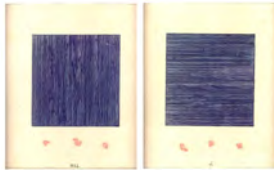

Suite of four tantric paintings

The Expansion of Bindu: The Primal Drop

Chômu, Rajasthan, 1970,

Unspecified paint on found paper
8 5/8 x inches each (paper)
13 1/4 x 11 5/8 in. each (frame)
#AT-33O 17 16

Flow of Life Blood; Udaipur, Rajasthan, 2000,

Unspecified paint on found paper
9 3/4 x 14 inches (paper), 14 3/4 x 19 inches (frame)
#AT-33O 17 14

The dance of the atoms in a Shiva Linga; also the alliance between Vishnu and Shiva; Sanganer, Rajasthan, 1990

Unspecified paint on found paper,
12 x 11 in. (paper), 17 3/8 x 16 1/4 in. (frame)
#AT-33O 17 5

An exercise to identify the precise shade of color, Jaipur, Rajasthan, 1997

Unspecified paint on found paper
10 1/2 x 15 inches (paper)
15 5/8 x 20 1/8 inches (frame)
#AT-33O 17 12

The Purity of Consciousness;

Unspecified paint on found paper
12 x 9 in. (paper)
16 3/4 x 13 1/2 in. (frame)
#AT-33O 17 9

Anonymous Tantra Paintings

Shiva Linga; Bikaner, Rajasthan, 2002,
Unspecified paint on found paper,
14 x 10 inches (paper)
18 3/4 x 14 3/4 inches (frame)
#AT-33O 17 1